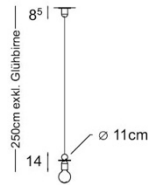

Über Pearls

Diese Pendelleuchte besteht aus handgefertigtem, feinen Porellan, matt/glänzend glasiert und einem Textilkabel aus Leinen oder schwarzer Baumwolle. Das passende Leuchtmittel für E27 Fassungen ist zusätzlich erhältlich.