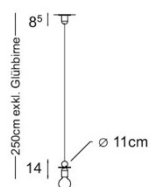

Über Pearls

Diese Pendelleuchte besteht aus handgefertigtem, feinen Porellan, matt/glänzend glasiert und einem Textilkabel aus Leinen oder schwarzer Baumwolle. Das passende Leuchtmittel für E27 Fassungen ist zusätzlich erhältlich.