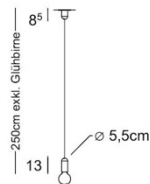

Über Pearls

Diese Pendelleuchte besteht aus handgefertigtem, feinen Porellan, matt/glänzend glasiert und einem Textilkabel aus Leinen oder schwarzer Baumwolle. Das passende Leuchtmittel für E27 Fassungen ist zusätzlich erhältlich.