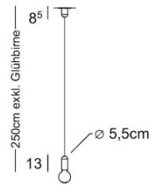

Über Pearls

Diese Pendelleuchte besteht aus handgefertigtem, feinen Porellan, matt/glänzend glasiert und einem Textilkabel aus Leinen oder schwarzer Baumwolle. Das passende Leuchtmittel für E27 Fassungen ist zusätzlich erhältlich.