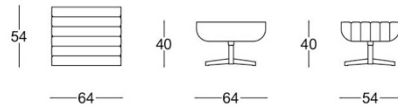

### Pouf

SKU: 1.9.2.BK

Color: Arc / Black

Manufactured by ROSSIN, Design: Sven Dogs

Base: Metal, Tiefschwarz RAL 9005