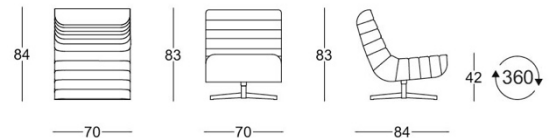

## Riffel Loungechair

SKU: 1.9.1.BK

Color: Arc / Black

Manufactured by ROSSIN, Design: Sven Dogs

Base: Metal, Tiefschwarz RAL 9005