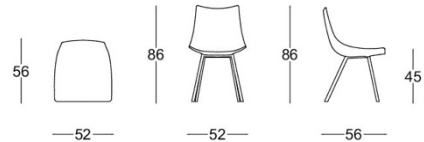

Luc Chair

SKU: 1.7.1.BK

Color: Arc / Black

Manufactured by ROSSIN, Design: Lorenz+Kaz

Award: reddot design award , good design award,
german design award

Base: Metal, Tiefschwarz RAL 9005

Seat: Plastic, Tiefschwarz RAL 9005