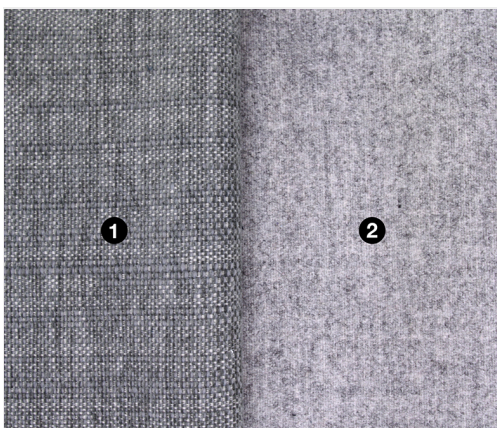

Sofie Armchair K

SKU: 1.5.2.GY

Color: Arc / Grey
Manufactured by ROSSIN,
Design: guggenbichlerdesign
Award: interior innovation award

Base: Metal, Tiefschwarz RAL 9005

Über Sofie

Kaltschaumformteile auf Metallrahmen; 4 Holzfüße - Kufenfuß - 4-Fuß-Drehuntergestell Rohr; fixer Bezug, Sitzkissen in Polyurethan-Schaumstoff mit abziehbarem Bezug.

About Sofie

Metal frame and padding in cold-moulded fire retardant polyurethane foam; 4 wooden legs - sled metal base - swivel 4 legs tube base; fixed cover, seating-cushion in polyurethane foam with removable cover.

Su Sofie

Telaio interno in acciaio ed imbottitura in schiumato a freddo ignifugo; gambe in faggio massiccio naturale o tinto wenge - slitta in tondino nero - base girevole in tubo nero; rivestimento fisso, cuscino seduta in espanso con rivestimento sfoderabile.

STOFFE / FABRICS / TESSUTI

1

Vescom Fuga GY 1

Look & Feel:

Synthetic fibre
100% Polyester

Rubs martindale:

75.000 rubs,
EN ISO 12947-2

Flame retardant: