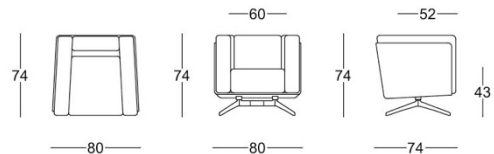

## Coco Loungechair

SKU: 1.1.3.BK

Color: Arc / Black

Manufactured by ROSSIN, Design: Lorenz+Kaz

Award: reddot Design Award

Base: Metal, Tiefschwarz RAL 9005