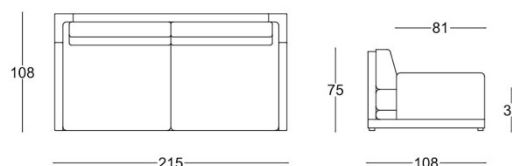

### 3 seater sofa

SKU: 1.11.1.WE

Color: Arc / White

Manufactured by ROSSIN, Design: VIERNULLEINS